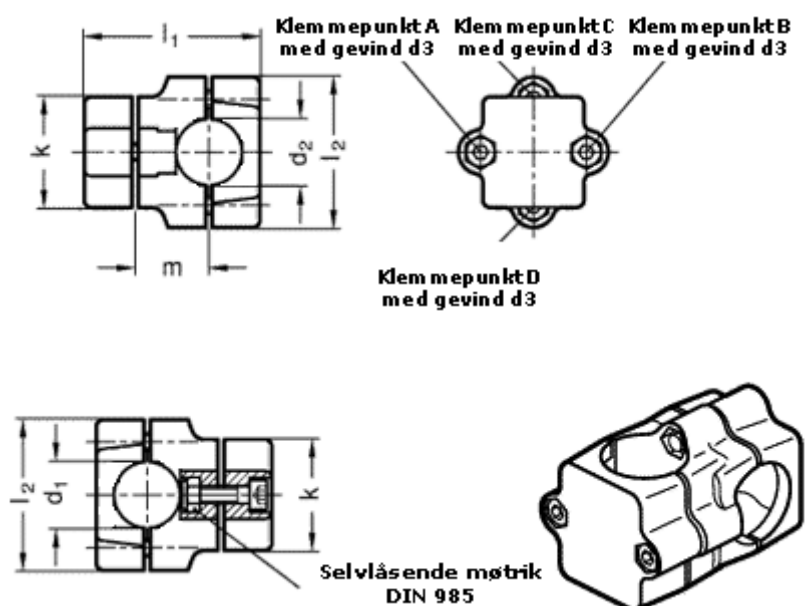

Article number: 20134B25B25502BL  
 Description: E+G Two-way Connector  
 GN134-B25-B25-50-2-BL

## Measures

Adjustable clamp lever = GN 911-M 8-35 have to be ordred separately

d1	= 25
d2	= 25
d3	= M 8
k	= 50
l1	= 79.5
l2	= 68
m	= 33.5